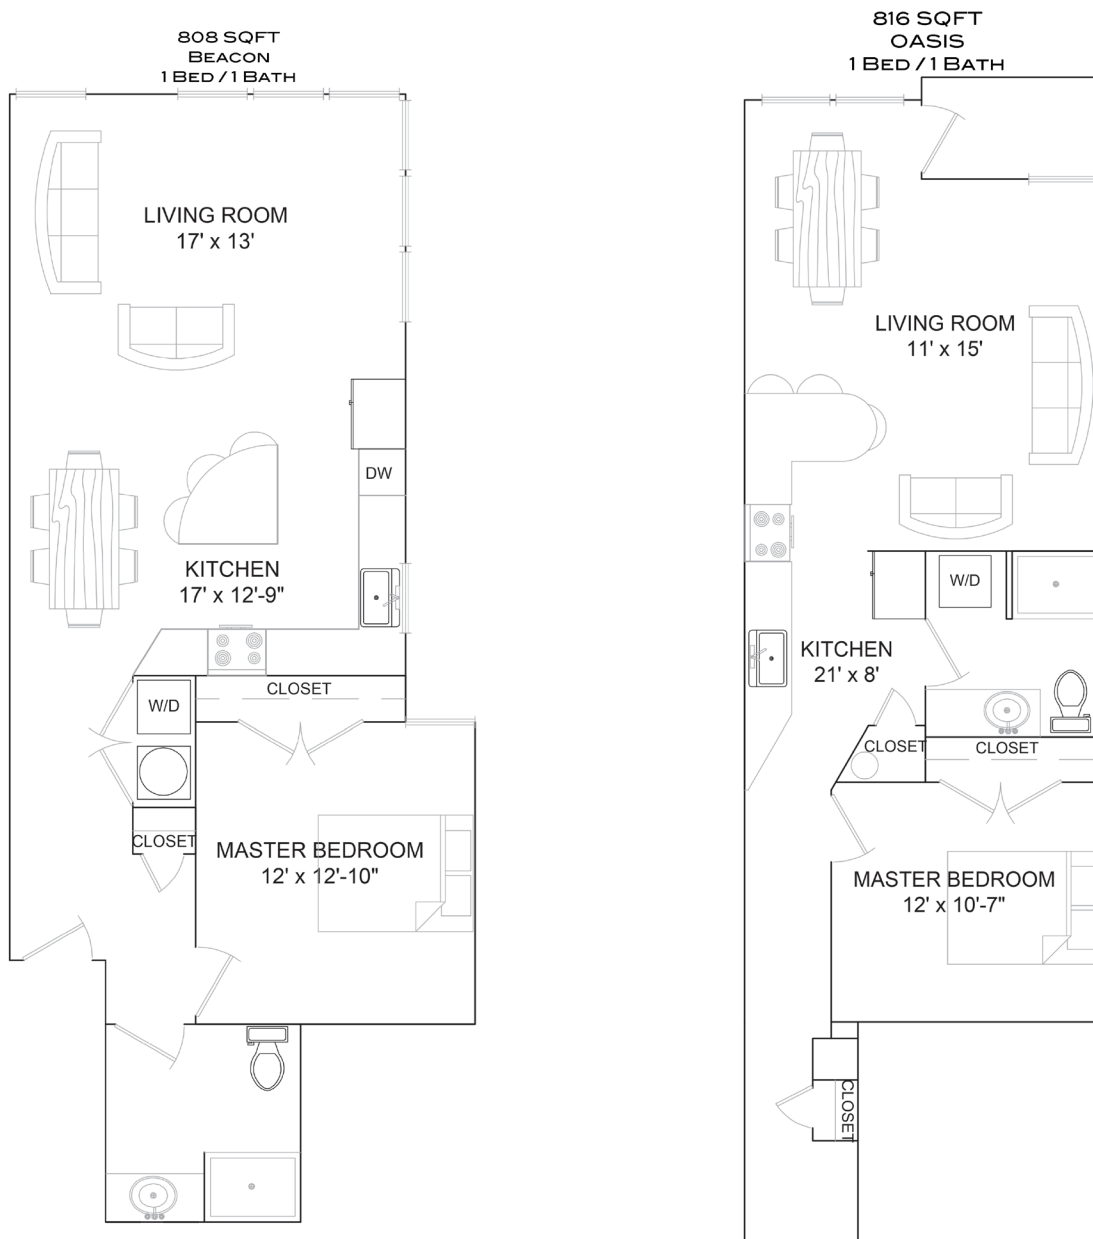

ONE BEDROOMS

Our apartment homes offer:

Unique floorplans offer the utmost privacy; only 9 units per floor

Custom 1 ³/₄" birch stained-wood entry doors on every unit

High Ceilings: 9ft in all, vaulted on top floors